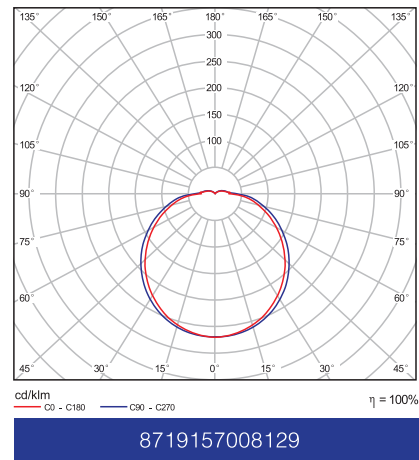

PACKAGING INFORMATION

EAN	Item description	Box 1 Item		Masterbox		
		Dimensions (mm) (LxVxH)	Weight (kg)	Units per masterbox	Dimensions (mm) (LxVxH)	Weight (kg)
8719157008099	Noxion Avant LEDtube T9 Circular (EM/Direct) 200mm 12W 830 G10q (22w eqv.)	212x36x212	0.231	20pcs	755x237x260	5.62
8719157008105	Noxion Avant LEDtube T9 Circular (EM/Direct) 200mm 12W 840 G10q (22w eqv.)	212x36x212	0.231	20pcs	755x237x260	5.62
8719157008112	Noxion Avant LEDtube T9 Circular (EM/Direct) 300mm 20W 830 G10q (32w eqv.)	305x36x305	0.363	20pcs	755x330x355	8.26
8719157008129	Noxion Avant LEDtube T9 Circular (EM/Direct) 300mm 20W 840 G10q (32w eqv.)	305x36x305	0.363	20pcs	755x330x355	8.26
8719157010436	Noxion Avant LEDtube T9 Circular (EM/Direct) 400mm 20W 830 G10q (40w eqv.)	405x36x405	0.45	12pcs	460x425x430	7.4
8719157010443	Noxion Avant LEDtube T9 Circular (EM/Direct) 400mm 20W 840 G10q (40w eqv.)	405x36x405	0.45	12pcs	460x425x430	7.4

PHOTOMETRIC SPECIFICATIONS

NOXION

© 2020 Noxion B.V. - All rights reserved. Noxion retains the right to modify product specifications without any prior notice or obligation and does not assume any liability for any consequences of using this document. Subject to errors and printing errors.