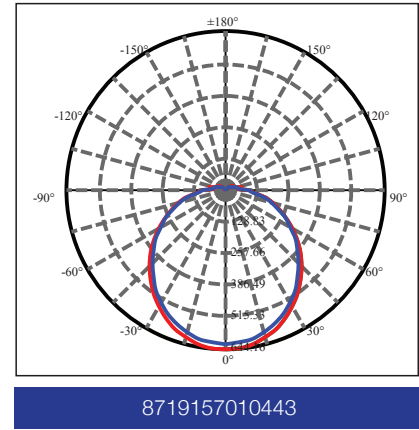

PACKAGING INFORMATION

EAN	Item description	Box 1 Item		Masterbox		
		Dimensions (mm) (LxVxH)	Weight (kg)	Units per masterbox	Dimensions (mm) (LxVxH)	Weight (kg)
8719157008099	Noxion Avant LEDtube T9 Circular (EM/Direct) 200mm 12W 830 G10q (22w eqv.)	212x36x212	0.231	20pcs	755x237x260	5.62
8719157008105	Noxion Avant LEDtube T9 Circular (EM/Direct) 200mm 12W 840 G10q (22w eqv.)	212x36x212	0.231	20pcs	755x237x260	5.62
8719157008112	Noxion Avant LEDtube T9 Circular (EM/Direct) 300mm 20W 830 G10q (32w eqv.)	305x36x305	0.363	20pcs	755x330x355	8.26
8719157008129	Noxion Avant LEDtube T9 Circular (EM/Direct) 300mm 20W 840 G10q (32w eqv.)	305x36x305	0.363	20pcs	755x330x355	8.26
8719157010436	Noxion Avant LEDtube T9 Circular (EM/Direct) 400mm 20W 830 G10q (40w eqv.)	405x36x405	0.45	12pcs	460x425x430	7.4
8719157010443	Noxion Avant LEDtube T9 Circular (EM/Direct) 400mm 20W 840 G10q (40w eqv.)	405x36x405	0.45	12pcs	460x425x430	7.4

PHOTOMETRIC SPECIFICATIONS

NOXION

© 2020 Noxion B.V. - All rights reserved. Noxion retains the right to modify product specifications without any prior notice or obligation and does not assume any liability for any consequences of using this document. Subject to errors and printing errors.