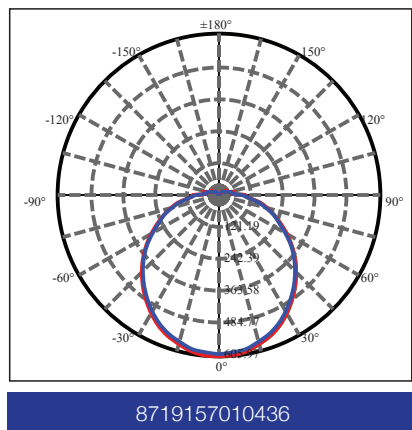

PACKAGING INFORMATION

EAN	Item description	Box 1 Item		Masterbox		
		Dimensions (mm) (LxVxH)	Weight (kg)	Units per masterbox	Dimensions (mm) (LxVxH)	Weight (kg)
8719157008099	Noxion Avant LEDtube T9 Circular (EM/Direct) 200mm 12W 830 G10q (22w eqv.)	212x36x212	0.231	20pcs	755x237x260	5.62
8719157008105	Noxion Avant LEDtube T9 Circular (EM/Direct) 200mm 12W 840 G10q (22w eqv.)	212x36x212	0.231	20pcs	755x237x260	5.62
8719157008112	Noxion Avant LEDtube T9 Circular (EM/Direct) 300mm 20W 830 G10q (32w eqv.)	305x36x305	0.363	20pcs	755x330x355	8.26
8719157008129	Noxion Avant LEDtube T9 Circular (EM/Direct) 300mm 20W 840 G10q (32w eqv.)	305x36x305	0.363	20pcs	755x330x355	8.26
8719157010436	Noxion Avant LEDtube T9 Circular (EM/Direct) 400mm 20W 830 G10q (40w eqv.)	405x36x405	0.45	12pcs	460x425x430	7.4
8719157010443	Noxion Avant LEDtube T9 Circular (EM/Direct) 400mm 20W 840 G10q (40w eqv.)	405x36x405	0.45	12pcs	460x425x430	7.4

PHOTOMETRIC SPECIFICATIONS

NOXION

© 2020 Noxion B.V. - All rights reserved. Noxion retains the right to modify product specifications without any prior notice or obligation and does not assume any liability for any consequences of using this document. Subject to errors and printing errors.