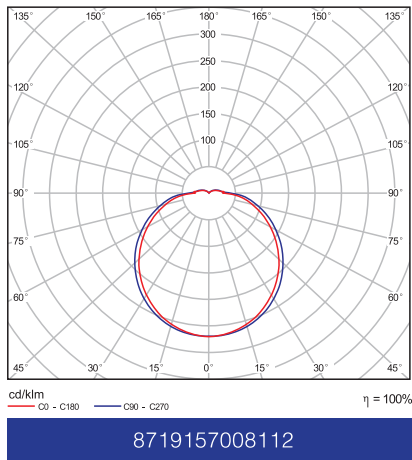

PACKAGING INFORMATION

EAN	Item description	Box 1 Item		Masterbox		
		Dimensions (mm) (LxVxH)	Weight (kg)	Units per masterbox	Dimensions (mm) (LxVxH)	Weight (kg)
8719157008099	Noxion Avant LEDtube T9 Circular (EM/Direct) 200mm 12W 830 G10q (22w eqv.)	212x36x212	0.231	20pcs	755x237x260	5.62
8719157008105	Noxion Avant LEDtube T9 Circular (EM/Direct) 200mm 12W 840 G10q (22w eqv.)	212x36x212	0.231	20pcs	755x237x260	5.62
8719157008112	Noxion Avant LEDtube T9 Circular (EM/Direct) 300mm 20W 830 G10q (32w eqv.)	305x36x305	0.363	20pcs	755x330x355	8.26
8719157008129	Noxion Avant LEDtube T9 Circular (EM/Direct) 300mm 20W 840 G10q (32w eqv.)	305x36x305	0.363	20pcs	755x330x355	8.26
8719157010436	Noxion Avant LEDtube T9 Circular (EM/Direct) 400mm 20W 830 G10q (40w eqv.)	405x36x405	0.45	12pcs	460x425x430	7.4
8719157010443	Noxion Avant LEDtube T9 Circular (EM/Direct) 400mm 20W 840 G10q (40w eqv.)	405x36x405	0.45	12pcs	460x425x430	7.4

PHOTOMETRIC SPECIFICATIONS

NOXION

© 2020 Noxion B.V. - All rights reserved. Noxion retains the right to modify product specifications without any prior notice or obligation and does not assume any liability for any consequences of using this document. Subject to errors and printing errors.