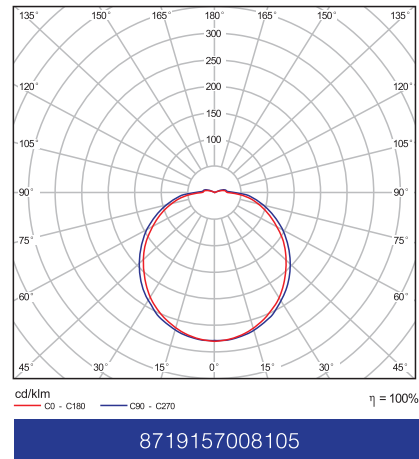

PACKAGING INFORMATION

EAN	Item description	Box 1 Item		Masterbox		
		Dimensions (mm) (LxVxH)	Weight (kg)	Units per masterbox	Dimensions (mm) (LxVxH)	Weight (kg)
8719157008099	Noxion Avant LEDtube T9 Circular (EM/Direct) 200mm 12W 830 G10q (22w eqv.)	212x36x212	0.231	20pcs	755x237x260	5.62
8719157008105	Noxion Avant LEDtube T9 Circular (EM/Direct) 200mm 12W 840 G10q (22w eqv.)	212x36x212	0.231	20pcs	755x237x260	5.62
8719157008112	Noxion Avant LEDtube T9 Circular (EM/Direct) 300mm 20W 830 G10q (32w eqv.)	305x36x305	0.363	20pcs	755x330x355	8.26
8719157008129	Noxion Avant LEDtube T9 Circular (EM/Direct) 300mm 20W 840 G10q (32w eqv.)	305x36x305	0.363	20pcs	755x330x355	8.26
8719157010436	Noxion Avant LEDtube T9 Circular (EM/Direct) 400mm 20W 830 G10q (40w eqv.)	405x36x405	0.45	12pcs	460x425x430	7.4
8719157010443	Noxion Avant LEDtube T9 Circular (EM/Direct) 400mm 20W 840 G10q (40w eqv.)	405x36x405	0.45	12pcs	460x425x430	7.4

PHOTOMETRIC SPECIFICATIONS

NOXION

© 2020 Noxion B.V. - All rights reserved. Noxion retains the right to modify product specifications without any prior notice or obligation and does not assume any liability for any consequences of using this document. Subject to errors and printing errors.