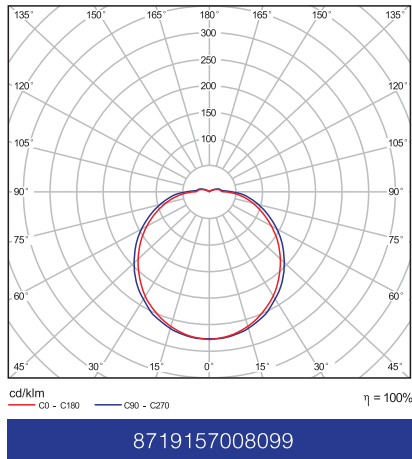

PACKAGING INFORMATION

EAN	Item description	Box 1 Item		Masterbox		
		Dimensions (mm) (LxVxH)	Weight (kg)	Units per masterbox	Dimensions (mm) (LxVxH)	Weight (kg)
8719157008099	Noxion Avant LEDtube T9 Circular (EM/Direct) 200mm 12W 830 G10q (22w eqv.)	212x36x212	0.231	20pcs	755x237x260	5.62
8719157008105	Noxion Avant LEDtube T9 Circular (EM/Direct) 200mm 12W 840 G10q (22w eqv.)	212x36x212	0.231	20pcs	755x237x260	5.62
8719157008112	Noxion Avant LEDtube T9 Circular (EM/Direct) 300mm 20W 830 G10q (32w eqv.)	305x36x305	0.363	20pcs	755x330x355	8.26
8719157008129	Noxion Avant LEDtube T9 Circular (EM/Direct) 300mm 20W 840 G10q (32w eqv.)	305x36x305	0.363	20pcs	755x330x355	8.26
8719157010436	Noxion Avant LEDtube T9 Circular (EM/Direct) 400mm 20W 830 G10q (40w eqv.)	405x36x405	0.45	12pcs	460x425x430	7.4
8719157010443	Noxion Avant LEDtube T9 Circular (EM/Direct) 400mm 20W 840 G10q (40w eqv.)	405x36x405	0.45	12pcs	460x425x430	7.4

PHOTOMETRIC SPECIFICATIONS

NOXION

© 2020 Noxion B.V. - All rights reserved. Noxion retains the right to modify product specifications without any prior notice or obligation and does not assume any liability for any consequences of using this document. Subject to errors and printing errors.