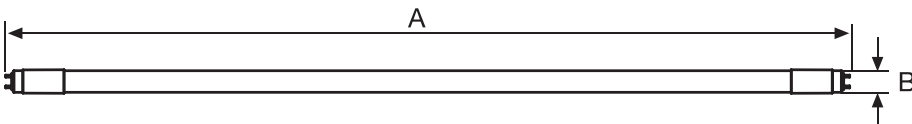

DIMENSIONS, WEIGHT & TEMPERATURE

Item description	Length (A)	Diameter (B)	Net Weight	Temperature-operate range	Temperature-storage range
8719157010580 Noxion Avant LEDtube T8 Extreme UO (EM/Direct) 600 9W/830 (18W eqv.)	604mm	28mm	72g	-15°C~+45°C	-20~60°C
8719157010597 Noxion Avant LEDtube T8 Extreme UO (EM/Direct) 600 9W/840 (18W eqv.)	604mm	28mm	72g	-15°C~+45°C	-20~60°C
8719157010603 Noxion Avant LEDtube T8 Extreme UO (EM/Direct) 600 9W/865 (18W eqv.)	604mm	28mm	72g	-15°C~+45°C	-20~60°C
8719157010610 Noxion Avant LEDtube T8 Extreme UO (EM/Direct) 1200 18W/830 (36W eqv.)	1213.6mm	28mm	140g	-15°C~+45°C	-20~60°C
8719157010627 Noxion Avant LEDtube T8 Extreme UO (EM/Direct) 1200 18W/840 (36W eqv.)	1213.6mm	28mm	140g	-15°C~+45°C	-20~60°C
8719157010634 Noxion Avant LEDtube T8 Extreme UO (EM/Direct) 1200 18W/865 (36W eqv.)	1213.6mm	28mm	140g	-15°C~+45°C	-20~60°C
8719157010641 Noxion Avant LEDtube T8 Extreme UO (EM/Direct) 1500 24W/830 (58W eqv.)	1500mm	28mm	185g	-15°C~+45°C	-20~60°C
8719157010658 Noxion Avant LEDtube T8 Extreme UO (EM/Direct) 1500 24W/840 (58W eqv.)	1500mm	28mm	185g	-15°C~+45°C	-20~60°C
8719157010665 Noxion Avant LEDtube T8 Extreme UO (EM/Direct) 1500 24W/865 (58W eqv.)	1500mm	28mm	185g	-15°C~+45°C	-20~60°C

DIMENSIONAL DRAWING

PACKAGING INFORMATION

Item description	Box 1 item		Masterbox		
	Dimension(mm) (LxWxD)	Weight(kg)	Unit per masterbox	Dimension(mm) (HxWxD)	Weight(kg)
8719157010580 Noxion Avant LEDtube T8 Extreme UO (EM/Direct) 600 9W/830 (18W eqv.)	675*29*29	0.13	25	725*155*160	4.25
8719157010597 Noxion Avant LEDtube T8 Extreme UO (EM/Direct) 600 9W/840 (18W eqv.)	675*29*29	0.13	25	725*155*160	4.25
8719157010603 Noxion Avant LEDtube T8 Extreme UO (EM/Direct) 600 9W/865 (18W eqv.)	675*29*29	0.13	25	725*155*160	4.25
8719157010610 Noxion Avant LEDtube T8 Extreme UO (EM/Direct) 1200 18W/830 (36W eqv.)	1285*29*29	0.25	25	1335*155*160	7.25
8719157010627 Noxion Avant LEDtube T8 Extreme UO (EM/Direct) 1200 18W/840 (36W eqv.)	1285*29*29	0.25	25	1335*155*160	7.25
8719157010634 Noxion Avant LEDtube T8 Extreme UO (EM/Direct) 1200 18W/865 (36W eqv.)	1285*29*29	0.25	25	1335*155*160	7.25
8719157010641 Noxion Avant LEDtube T8 Extreme UO (EM/Direct) 1500 24W/830 (58W eqv.)	1585*29*29	0.30	25	1635*155*160	8.50
8719157010658 Noxion Avant LEDtube T8 Extreme UO (EM/Direct) 1500 24W/840 (58W eqv.)	1585*29*29	0.30	25	1635*155*160	8.50
8719157010665 Noxion Avant LEDtube T8 Extreme UO (EM/Direct) 1500 24W/865 (58W eqv.)	1585*29*29	0.30	25	1635*155*160	8.50