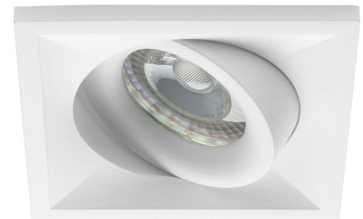

## D-FLEX RECESSED SPOTLIGHT

### DESCRIPTION

The Noxion D-Flex is a premium square design recessed spotlight suitable for retrofit LED and halogen lamps with a diameter of 51mm (MR16 Ø 51mm) and is mainly used in luxury applications. The housing of the recessed spot is fully made of aluminum, thus preserving quality. This fixture can be tilted up to 40 degrees, is suitable for accent lighting and can be used for cutout sizes of Ø 70mm.

### SPECIFICATIONS

EAN	Item description	Color
8719157000581	D-Flex MR16 Ø51mm LED/Halogen Sand white (incl. GU10 fitting) Cutout size Ø70mm 40° tiltable	Sand white

#### Mechanical properties

Housing material	Aluminum
Color (Housing)	Sand white