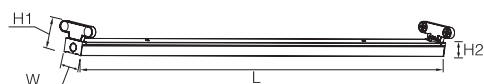

DETAILS

Single tube

Double tube

DIMENSIONAL DRAWINGS

	1X18W	2X18W	1X36W	2X36W	1X58W	2X58W
L	614mm	614mm	1224mm	1224mm	1524mm	1524mm
W	41mm	41mm	41mm	41mm	41mm	41mm
H1	63mm	61mm	63mm	61mm	63mm	61mm
H2	23mm	23mm	23mm	23mm	23mm	23mm