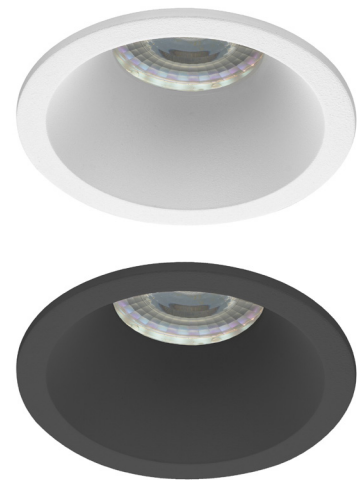

# D-ROUND RECESSED SPOTLIGHT

## DESCRIPTION

The Noxion D-Round is a premium round design recessed spotlight suitable for retrofit LED and halogen lamps with a diameter of 51mm (MR16 Ø 51mm) and is mainly used in luxury applications. The housing of the recessed spot is fully made of aluminum, thus preserving quality. The spotlight is fixed, non-adjustable and suitable for cutout sizes of 70mm in diameter. The D-Round spotlight has a recessed design, thus preventing glare.

## SPECIFICATIONS

EAN	Item description	Color
8719157000567	D-Round MR16 Ø51mm LED/Halogen Sand white (incl. GU10 fitting) Cutout size Ø70mm	Sand white
8719157004794	D-Round MR16 Ø51mm LED/Halogen Black (incl. GU10 fitting) Cutout size Ø70mm	Black

Physical characteristics	
Diameter (mm)	82
Cutout size Ø (mm)	70
Installation depth (mm)	≥85
Tilting	No
Montage	Recessed
Spring type	Spring clip
Mechanical properties	
Housing material	Aluminum
Color (Housing)	Sand white, black