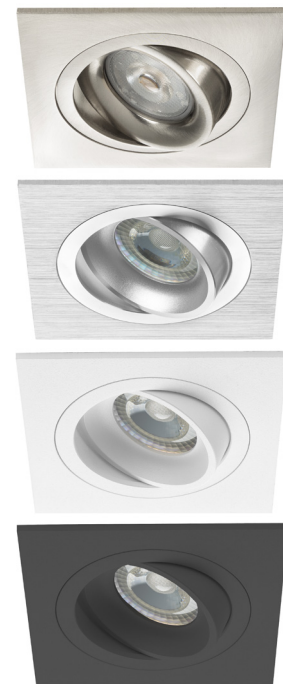

BOXI RECESSED SPOTLIGHT

DESCRIPTION

The Noxion Boxi is a premium square design recessed spotlight suitable for retrofit LED and halogen lamps with a diameter of 51mm (MR16 Ø 51mm) and is mainly used in luxury applications. The housing of the recessed spot is fully made of aluminum thus preserving quality. This fixture can be tilted up to 40 degrees, is suitable for accent lighting and can be used for cutout sizes of Ø 80mm. The Boxi spotlight has a recessed design, thus preventing glare.

APPLICATIONS

Office

Hotel

Restaurant

Retail

Housing

SPECIFICATIONS

EAN	Item description	Color
8719157000710	Boxi MR16 Ø51mm LED/Halogen Brushed nickel (incl. GU10 fitting) Cutout size Ø80mm 40° tiltable	Brushed nickel
8719157000697	Boxi MR16 Ø51mm LED/Halogen Brushed aluminum (incl. GU10 fitting) Cutout size Ø80mm 40° tiltable	Brushed aluminum
8719157000703	Boxi MR16 Ø51mm LED/Halogen Sand white (incl. GU10 fitting) Cutout size Ø80mm 40° tiltable	Sand white
8719157004831	Boxi MR16 Ø51mm LED/Halogen Black (incl. GU10 fitting) Cutout size Ø80mm 40° tiltable	Black

Physical characteristics

Diameter (mm)	92 x 92
Cutout size Ø (mm)	80
Installation depth (mm)	≥70
Tilting	40°
Montage	Recessed
Spring type	Spring clip

Material properties

Housing	Aluminum
Housing color	Brushed nickel, brushed aluminum, sand white, black