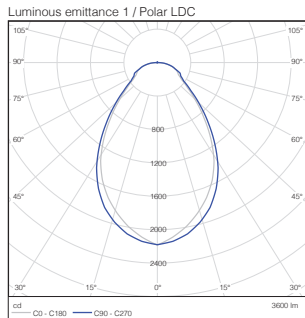

## FOTOMETRISCHE GEGEVENS

LED Panel Delta Pro 33W 3000K 60x60 UGR<19

Luminous emittance 1 / Polar LDC

Luminous emittance 1 / Cone diagram

LED Panel Delta Pro 33W 4000K 60x60 UGR<19

Luminous emittance 1 / Polar LDC

**CE**

The lamps cannot be changed in the luminaire

874/2015

**LED Panel Delta Pro 33W 6500K 60x60 UGR<19**

**LED Panel Delta Pro 33W 3000K 30x120 UGR<19**

**LED Panel Delta Pro 33W 4000K 30x120 UGR<19**

**LED Panel Delta Pro 33W 6500K 30x120 UGR<19**