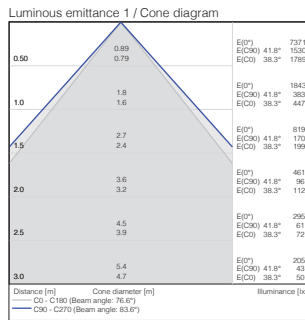

LED Panel Delta Pro 33W 6500K 60x60 UGR<19