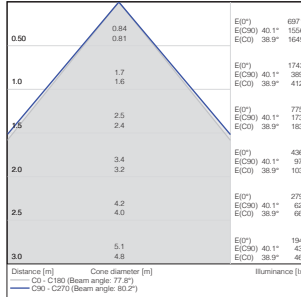

Luminous emittance 1 / Cone diagram