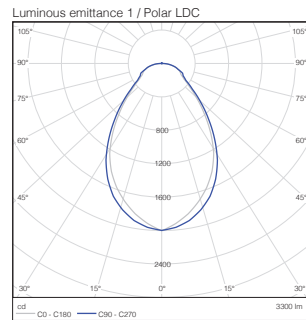

## FOTOMETRISCHE GEGEVENS

LED Panel Delta Pro 33W 3000K 60x60 UGR<19

Luminous emittance 1 / Polar LDC

Luminous emittance 1 / Cone diagram

LED Panel Delta Pro 33W 4000K 60x60 UGR<19

Luminous emittance 1 / Polar LDC

**CE**

The lamps cannot be changed in the luminaire

874/2015

**LED Panel Delta Pro 33W 6500K 60x60 UGR<19**

**LED Panel Delta Pro 33W 3000K 30x120 UGR<19**

**LED Panel Delta Pro 33W 4000K 30x120 UGR<19**

**LED Panel Delta Pro 33W 6500K 30x120 UGR<19**