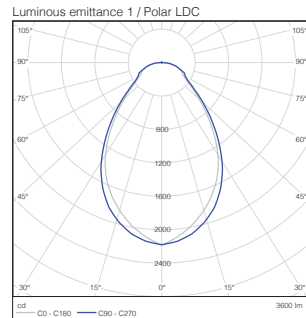

## FOTOMETRISCHE GEGEVENS

LED Panel Delta Pro 33W 3000K 60x60 UGR<19

Luminous emittance 1 / Polar LDC

Luminous emittance 1 / Cone diagram

LED Panel Delta Pro 33W 4000K 60x60 UGR<19

Luminous emittance 1 / Polar LDC

**CE**

The lamps cannot be changed in the luminaire

874/2015

**LED Panel Delta Pro 33W 6500K 60x60 UGR<19**

**LED Panel Delta Pro 33W 3000K 30x120 UGR<19**

**LED Panel Delta Pro 33W 4000K 30x120 UGR<19**

**LED Panel Delta Pro 33W 6500K 30x120 UGR<19**