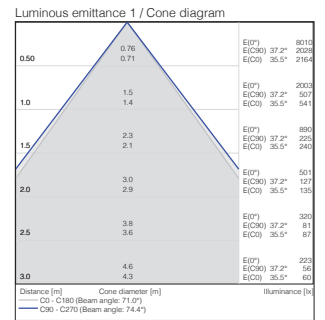

**CE**

The lamps cannot be changed in the luminaire

874/2015

**LED Panel Delta Pro 33W 6500K 60x60 UGR<19**

**LED Panel Delta Pro 33W 3000K 30x120 UGR<19**

**LED Panel Delta Pro 33W 4000K 30x120 UGR<19**

**LED Panel Delta Pro 33W 6500K 30x120 UGR<19**