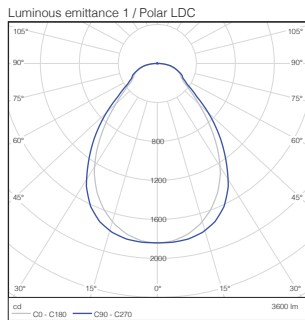

LED Panel Delta Pro 33W 6500K 60x60 UGR<19