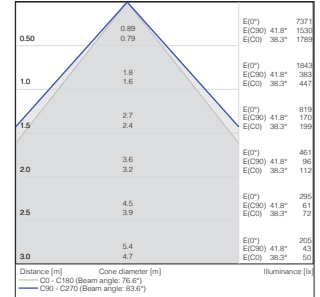

NOXION

This luminaire contains built-in LED lamps

A++
A+
A
C
D
E

} LED

KEMA
Keurmerk
Approved by DEKRA

GS

05

CE

The lamps cannot be changed in the luminaire

874/2015