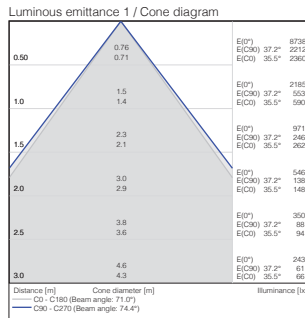

**CE**

The lamps cannot be changed in the luminaire

874/2015

**LED Panel Delta Pro 33W 6500K 60x60 UGR<19**

**LED Panel Delta Pro 33W 3000K 30x120 UGR<19**

**LED Panel Delta Pro 33W 4000K 30x120 UGR<19**

**LED Panel Delta Pro 33W 6500K 30x120 UGR<19**