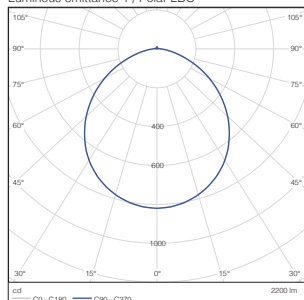

874/2015 

FOTOMETRISCHE GEGEVENS

Slim Downlight 12W 3000K Cutout 160mm

Luminous emittance 1 / Polar LDC

Luminous emittance 1 / Cone diagram

Slim Downlight 12W 4000K Cutout 160mm

Luminous emittance 1 / Polar LDC

Luminous emittance 1 / Cone diagram

Slim Downlight 20W 3000K Cutout 210mm

Luminous emittance 1 / Polar LDC

Luminous emittance 1 / Cone diagram

Slim Downlight 20W 4000K Cutout 210mm

Luminous emittance 1 / Polar LDC