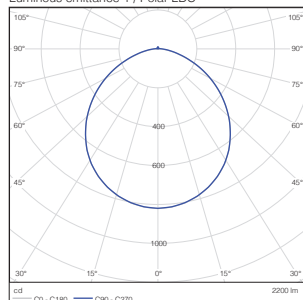

874/2015 

FOTOMETRISCHE GEGEVENS

Slim Downlight 12W 3000K Cutout 160mm

Luminous emittance 1 / Polar LDC

Luminous emittance 1 / Cone diagram

Slim Downlight 12W 4000K Cutout 160mm

Luminous emittance 1 / Polar LDC

Luminous emittance 1 / Cone diagram

Slim Downlight 20W 3000K Cutout 210mm

Luminous emittance 1 / Polar LDC

Luminous emittance 1 / Cone diagram

Slim Downlight 20W 4000K Cutout 210mm

Luminous emittance 1 / Polar LDC

Luminous emittance 1 / Cone diagram

SPECIFICATIES DRIVER

	LED Slim Downlight 12W	LED Slim Downlight 20W	LED Slim Downlight 12W 0-10V Dimbaar	LED Slim Downlight 20W 0-10V Dimbaar	LED Slim Downlight 12W DALI	LED Slim Downlight 20W DALI	Opmerking
Driver	20/220-240/500 CS	20/220-240/500 CS	Noxion Driver	Noxion Driver	DALI 15/220...240/1A0 LT2	DALI 25/220...240/700 LT2	
Inschakelstroom I_{peak} (A)	<16	<16	6	7	5	<20	Ingangsspanning 230V
Duur van stroompiek T_{width} (µs)	100	100	28	28	45	50	Ingangsspanning 230V, gemeten bij 50% I_{peak}