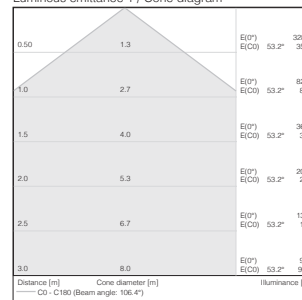

874/2015 

FOTOMETRISCHE GEGEVENS

Slim Downlight 12W 3000K Cutout 160mm

Luminous emittance 1 / Polar LDC

Luminous emittance 1 / Cone diagram

Slim Downlight 12W 4000K Cutout 160mm

Luminous emittance 1 / Polar LDC

Luminous emittance 1 / Cone diagram

Slim Downlight 20W 3000K Cutout 210mm

Luminous emittance 1 / Polar LDC

Luminous emittance 1 / Cone diagram

Slim Downlight 20W 4000K Cutout 210mm

Luminous emittance 1 / Polar LDC

Luminous emittance 1 / Cone diagram

SPECIFICATIES DRIVER

	LED Slim Downlight 12W	LED Slim Downlight 20W	LED Slim Downlight 12W 0-10V Dimbaar	LED Slim Downlight 20W 0-10V Dimbaar	LED Slim Downlight 12W DALI	LED Slim Downlight 20W DALI	Opmerking
Driver	20/220-240/500 CS	20/220-240/500 CS	Noxion Driver	Noxion Driver	DALI 15/220...240/1A0 LT2	DALI 25/220...240/700 LT2	
Inschakelstroom I_{peak} (A)	<16	<16	6	7	5	<20	Ingangsspanning 230V
Duur van stroompiek T_{width} (µs)	100	100	28	28	45	50	Ingangsspanning 230V, gemeten bij 50% I_{peak}