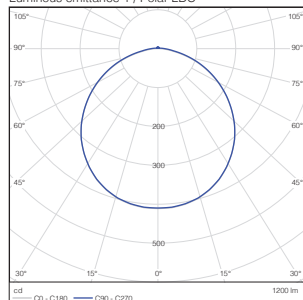

874/2015 

FOTOMETRISCHE GEGEVENS

Slim Downlight 12W 3000K Cutout 160mm

Luminous emittance 1 / Polar LDC

Luminous emittance 1 / Cone diagram

Slim Downlight 12W 4000K Cutout 160mm

Luminous emittance 1 / Polar LDC

Luminous emittance 1 / Cone diagram

Slim Downlight 20W 3000K Cutout 210mm

Luminous emittance 1 / Polar LDC

Luminous emittance 1 / Cone diagram

Slim Downlight 20W 4000K Cutout 210mm

Luminous emittance 1 / Polar LDC