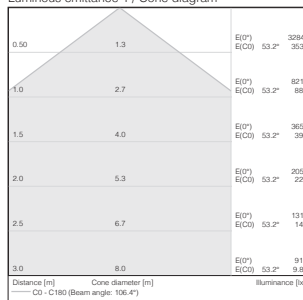

Luminous emittance 1 / Cone diagram

Slim Downlight 20W 3000K Cutout 210mm

Luminous emittance 1 / Polar LDC

Luminous emittance 1 / Cone diagram

Slim Downlight 20W 4000K Cutout 210mm

Luminous emittance 1 / Polar LDC