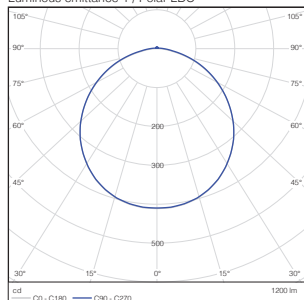

874/2015 

FOTOMETRISCHE GEGEVENS

Slim Downlight 12W 3000K Cutout 160mm

Luminous emittance 1 / Polar LDC

Luminous emittance 1 / Cone diagram

Slim Downlight 12W 4000K Cutout 160mm

Luminous emittance 1 / Polar LDC

Luminous emittance 1 / Cone diagram

Slim Downlight 20W 3000K Cutout 210mm

Luminous emittance 1 / Polar LDC

Luminous emittance 1 / Cone diagram

Slim Downlight 20W 4000K Cutout 210mm

Luminous emittance 1 / Polar LDC