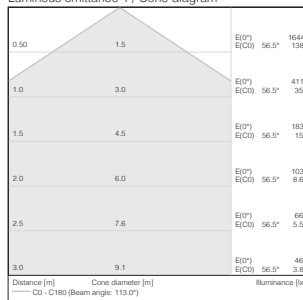

874/2015 

FOTOMETRISCHE GEGEVENS

Slim Downlight 12W 3000K Cutout 160mm

Luminous emittance 1 / Polar LDC

Luminous emittance 1 / Cone diagram

Slim Downlight 12W 4000K Cutout 160mm

Luminous emittance 1 / Polar LDC