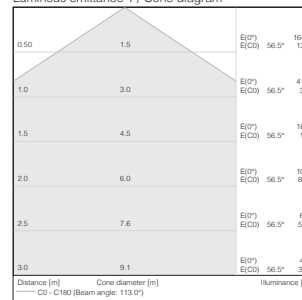

874/2015 

FOTOMETRISCHE GEGEVENS

Slim Downlight 12W 3000K Cutout 160mm

Luminous emittance 1 / Polar LDC

Luminous emittance 1 / Cone diagram

Slim Downlight 12W 4000K Cutout 160mm

Luminous emittance 1 / Polar LDC

Luminous emittance 1 / Cone diagram

Slim Downlight 20W 3000K Cutout 210mm

Luminous emittance 1 / Polar LDC

Luminous emittance 1 / Cone diagram

Slim Downlight 20W 4000K Cutout 210mm

Luminous emittance 1 / Polar LDC