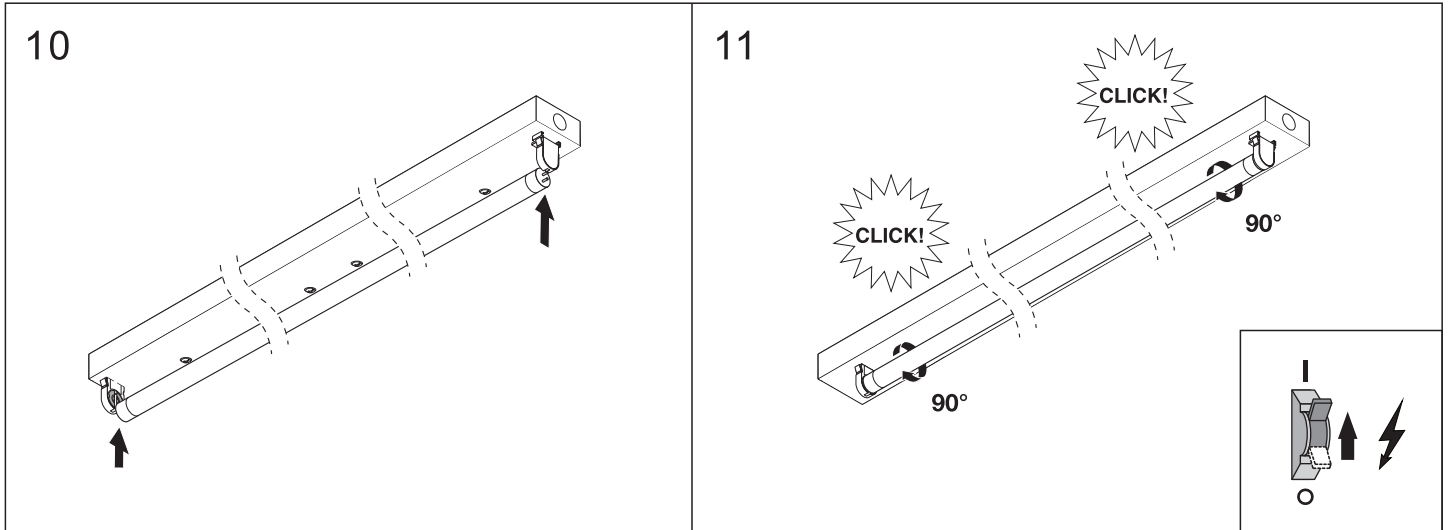

<p>Content</p> 	<p>Dimension</p> 
--	--

EAN	DESCRIPTION	Vac	Hz	T _a (°C)	L	W	H	L1	Kg	DIMENSION
8719157007993	LED T8 Batten Click 1x18 600	220-240V	50/60Hz	-20...+50	614mm	45mm	68mm	350mm	0.26	①
8719157008006	LED T8 Batten Click 1x36 1200	220-240V	50/60Hz	-20...+50	1224mm	45mm	68mm	960mm	0.47	①
8719157008013	LED T8 Batten Click 1x58 1500	220-240V	50/60Hz	-20...+50	1525mm	45mm	68mm	1260mm	0.57	①
8719157008020	LED T8 Batten Click 2x18 600	220-240V	50/60Hz	-20...+50	614mm	102mm	66mm	350mm	0.28	②
8719157008037	LED T8 Batten Click 2x36 1200	220-240V	50/60Hz	-20...+50	1224mm	102mm	66mm	960mm	0.546	②
8719157008044	LED T8 Batten Click 2x58 1500	220-240V	50/60Hz	-20...+50	1524mm	102mm	66mm	1260mm	0.613	②

Clean only with a soft cloth

<p>1</p> 	<p>2</p> 	<p>3</p> 
<p>4</p> 	<p>5</p> 	<p>6</p> 
<p>7</p> 	<p>8</p> 	<p>9</p> <div style="text-align: center;"> <p>1x TUBE</p>  <p>2x TUBE</p>  </div> <div style="text-align: center;">  </div>